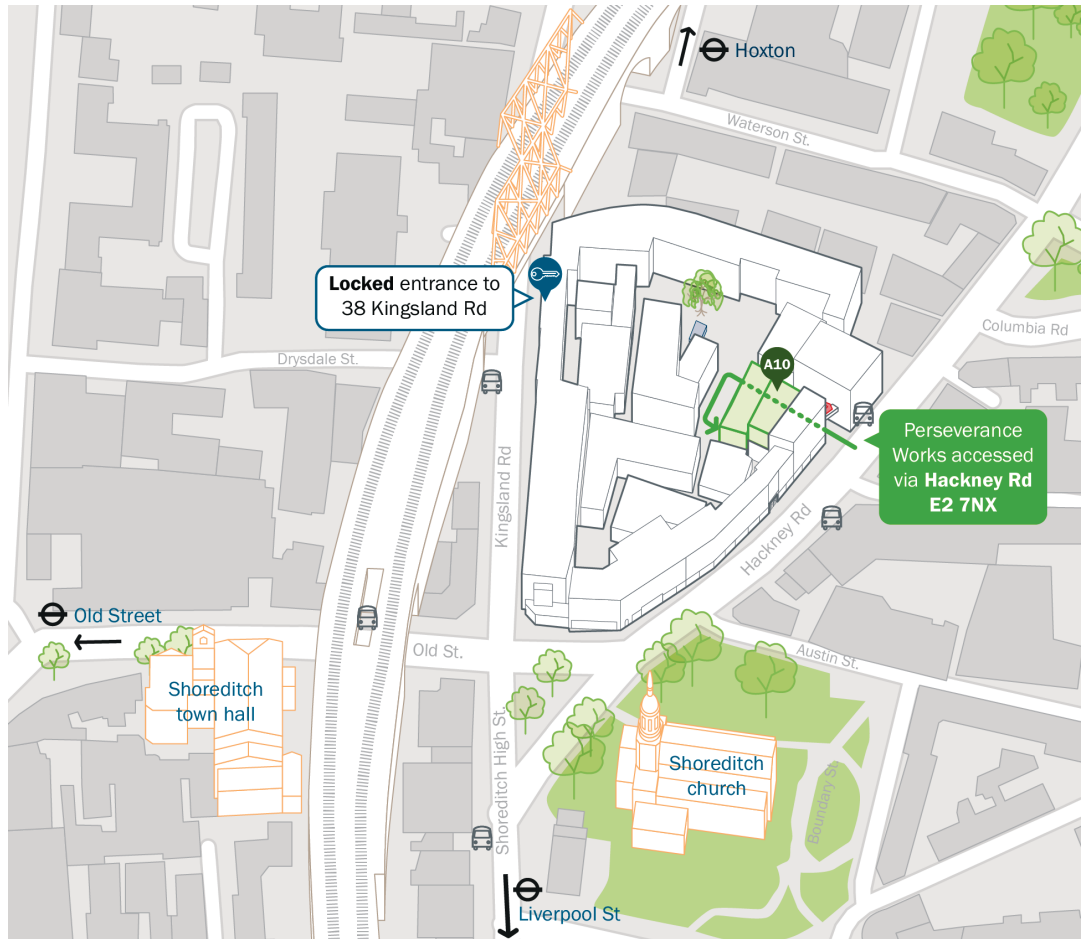

How to find us

While our postal address is 19 Perseverance Works, 38 Kingsland Road, London, E2 8DD, the best access to our building is from **25 Hackney Road, London, E2 7NX**

How to get here

By Plane:

From Heathrow Airport
Take Heathrow Express (15 min) or Underground (45 min) into Central London. Continue to Liverpool Street Station. Take Cab or Bus in front of the Station towards the intersection of Kingsland Road and Hackney Road (5 min)

Take Gatwick Express to Victoria Station, transfer to Liverpool Station and finish the journey via Cab or Bus. Alternatively take a cab from Victoria Station

By London Transport:

London Underground to Liverpool Street Station
Take the exit towards Bishopsgate road, then take one of the following buses: 26, 48, 149, 242 from the bus stop outside the top of the escalators

London Underground to Old Street Station

Take exit 2, walk straight down to the bus stop outside exit 2. Then take either bus number 55 or 243 and get off at the Hackney Road stop

By Foot:

From Liverpool Street Station:
Leave Station at Bishopsgate exit. Turn left out of the Station and walk straight along Bishopsgate, continue onto Shoreditch High Street. At traffic light junction (Old Street / Hackney Road) turn right onto Hackney Road. Atelier Ten are 50m down on the left hand side

From Old Street Station:

Depart Station at exit 2 onto Old Street (in the direction of Shoreditch / Hackney). Walk past the Fire Station and continue straight toward Holiday Inn. At the traffic light junction (Shoreditch High Street / Kingsland Road) continue forward onto Hackney Road. Atelier Ten are 50m down on the left hand side